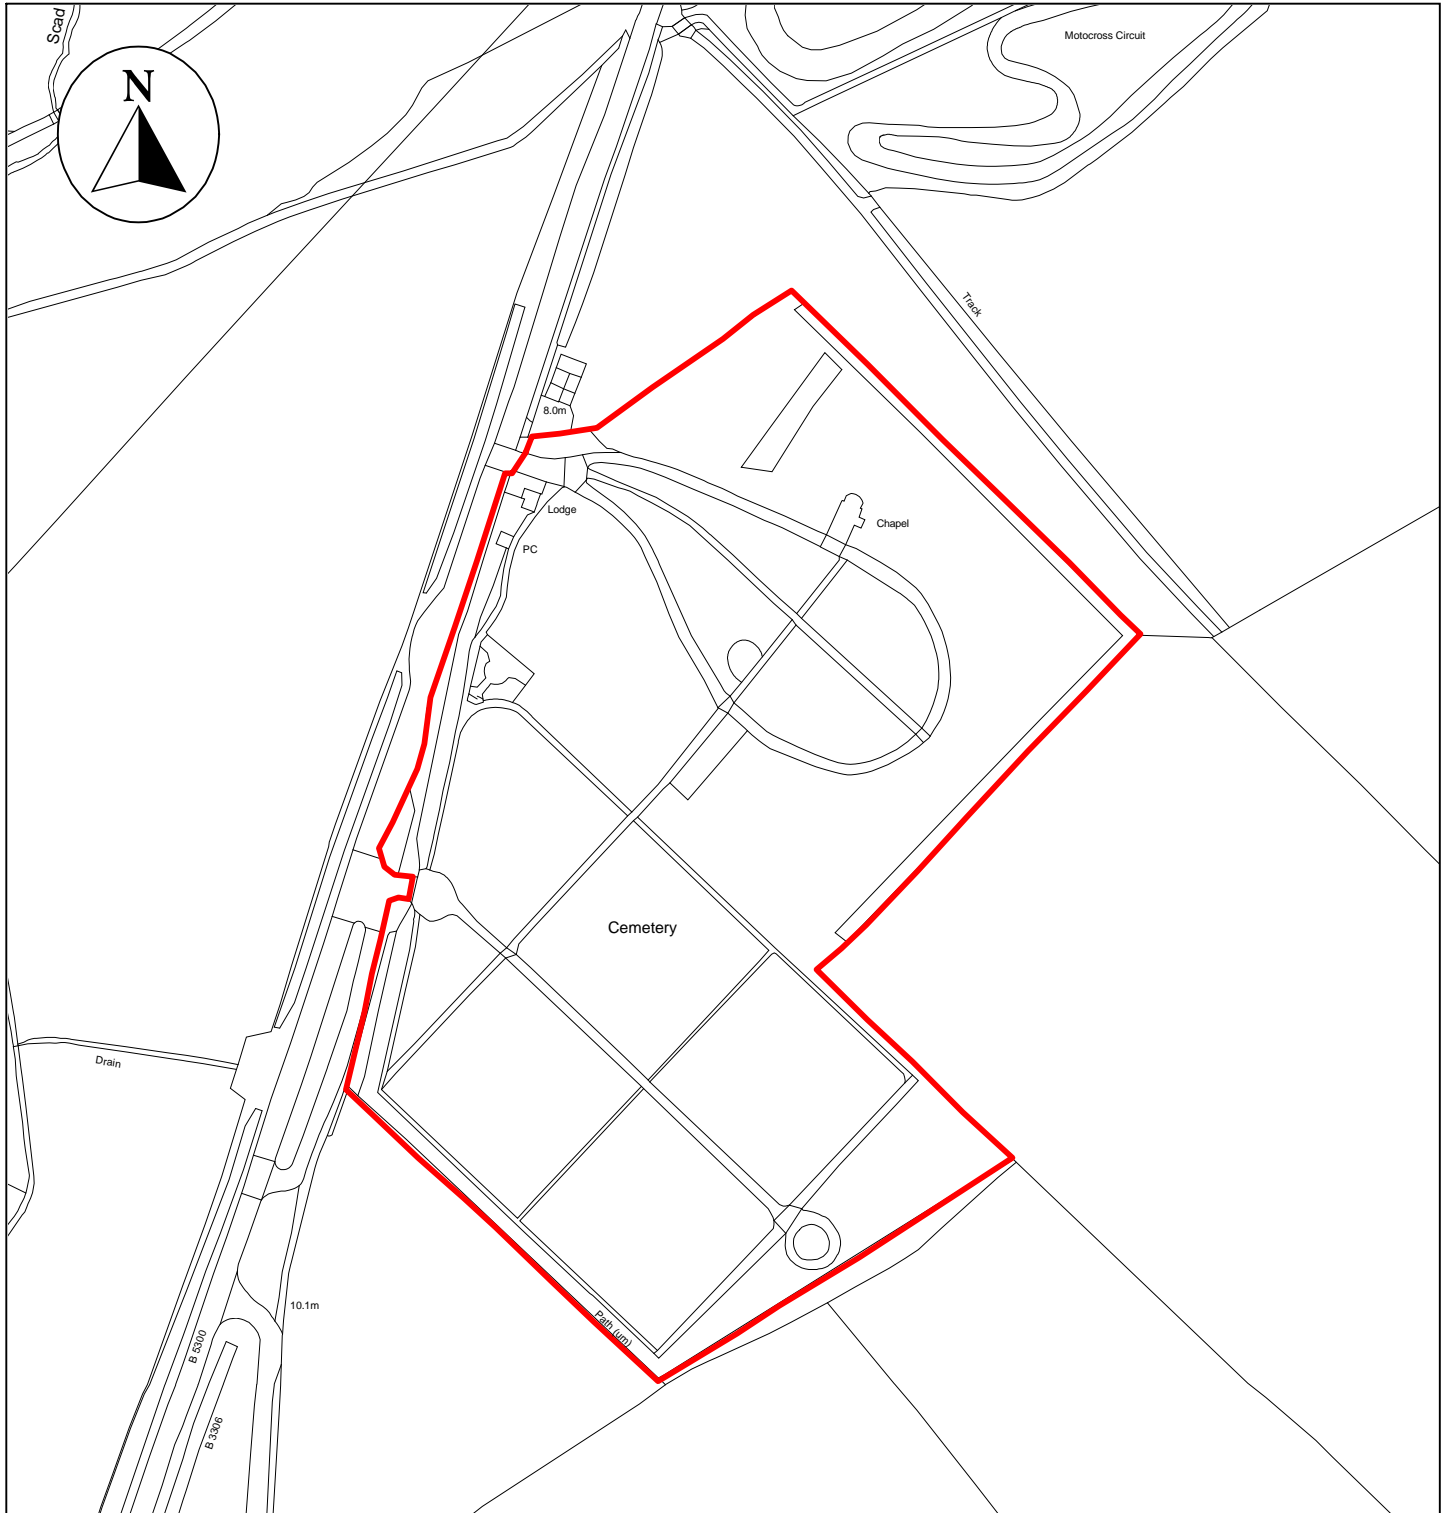

# Public Space Protection Order Cumberland Council 2024

ANTI-SOCIAL BEHAVIOUR CRIME AND  
POLICING ACT 2014

## Bank End Cemetery, Allonby Road, Maryport

Neighbourhoods  
Education and Enforcement  
Allerdale House  
Workington  
CA14 3YJ

Scale: 1 : 2,500  
Date: February 2024

©crown copyright database rights 2024  
ordnance survey AC0000861732